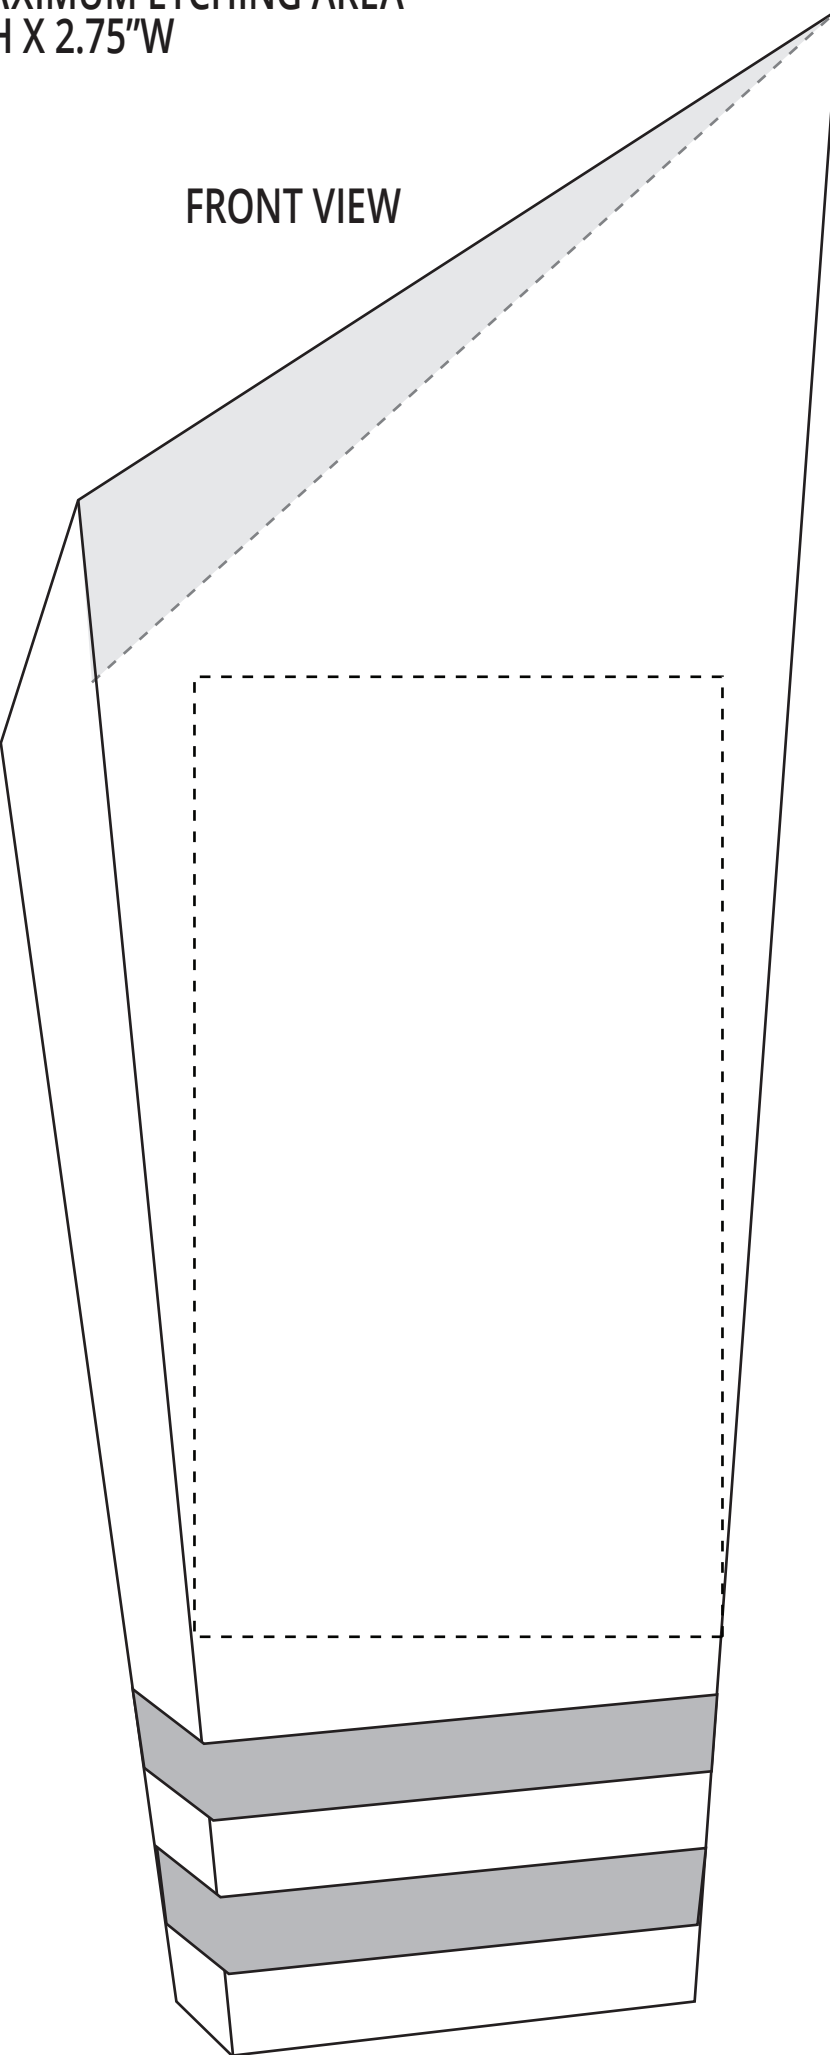

#270 BACK ETCHED  
MAXIMUM ETCHING AREA  
5"H X 2.75"W

FRONT VIEW

ACTUAL SIZE OF  
THE BACK